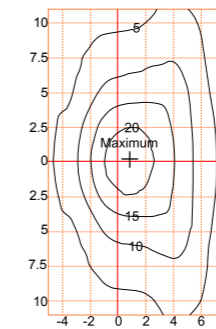

配光曲线 Polar Diagram

Type1