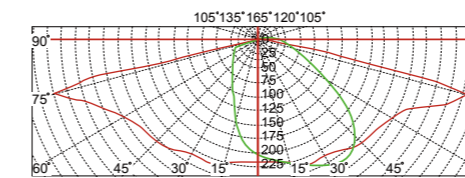

配光曲线 Polar Diagram

Type1