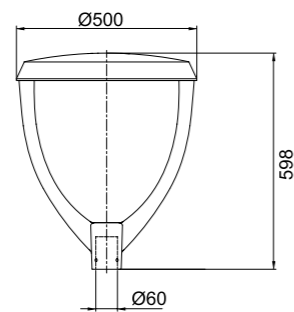

KTSL7542

产品说明：
 铝压铸外壳
 钢化玻璃面罩
 整体密封结构
 二次配光技术
 配 NEMA 接口

Product description:
 Die cast aluminum housing
 Tempered glass mask
 Sealed lamp housing
 Double photometric diffuser technology
 Equipped with NEMA socket

灯具尺寸 Product Dimensions(mm)

配置数据 / Configuration Data:

产品型号 Product Code	额定功率 Rated Power	LED 颗数 LED Qty	初始光通量 Luminous Flux	毛净重 G.W/N.W	包装尺寸 Packing Size	装柜数量 Loading Qty
KTSL7542-30(16)	30W	16	3690	10.3/8.8(kgs)	560x560x220mm	400PCS/20' GP
KTSL7542-40(20)	40W	20	4920	10.3/8.8(kgs)	560x560x220mm	
KTSL7542-55(24)	55W	24	6765	10.3/8.8(kgs)	560x560x220mm	
KTSL7542-60(28)	60W	28	7380	10.3/8.8(kgs)	560x560x220mm	
KTSL7542-70(32)	70W	32	8610	10.3/8.8(kgs)	560x560x220mm	1008PCS/40'HQ
KTSL7542-80(36)	80W	36	9840	10.3/8.8(kgs)	560x560x220mm	
KTSL7542-90(40)	90W	40	11070	10.3/8.8(kgs)	560x560x220mm	
KTSL7542-100(44)	100W	44	12300	10.3/8.8(kgs)	560x560x220mm	
KTSL7542-105(48)	105W	48	12915	10.3/8.8(kgs)	560x560x220mm	